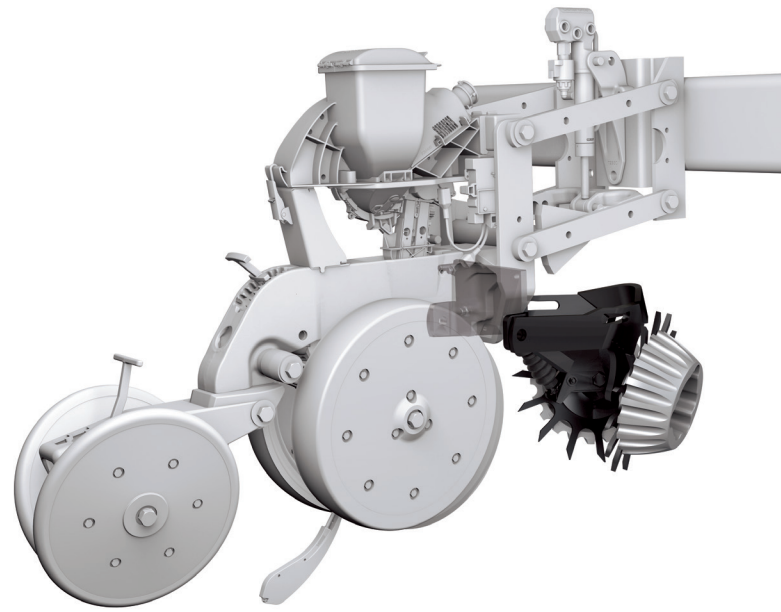

CleanSweep®

Simply Managing Row Cleaners Could Give You 11.8 Bu/A*

When residue is not removed from the path of the row unit, expect yield loss. Pinning residue in-furrow can wick moisture away from the seed delaying emergence. In-furrow, incorporated, and surface residue increases disease pressure.

Simple Adjustments From the Cab

By adding CleanSweep to floating row cleaners, adjust your row cleaners in the cab as often as necessary to get the best results without sacrificing planting time. Need more pressure to get a cleaner path? Need less pressure to prevent trenching? Simply adjust the pressure from the cab and keep planting.

2016 Precision Planting Residue Studies

Planting Conditions:

Very dry at the time of planting, with 1" to 2" clods.

Growing Conditions:

Around the time corn hit the V4 stage, rainfall was only .60" for 30 days, then above average rainfall was observed in the area from 7/23 through 8/31. Temperatures were 3-5 degrees above normal in August.

Specifications

ROW CLEANERS

Available on specific MARTIN-TILL®, YETTER®, and SUNCO® floating row cleaners. Contact your Precision Planting dealer for additional compatibility information.

OPTIONAL

3.5" Treader Wheels