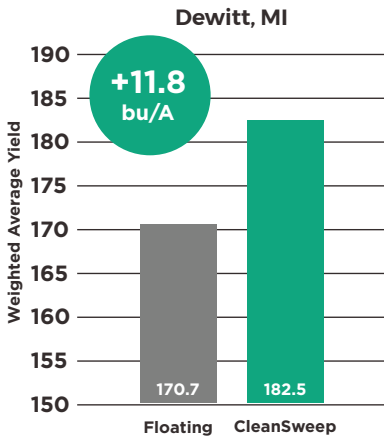

Simple Adjustments From the Cab

By adding CleanSweep to floating row cleaners, adjust your row cleaners in the cab as often as necessary to get the best results without sacrificing planting time. Need more pressure to get a cleaner path? Need less pressure to prevent trenching? Simply adjust the pressure from the cab and keep planting.

See The Difference

How much yield could you gain by using CleanSweep? Whether no-till or conventional, CleanSweep provides an advantage. In our 2016 Precision Planting plots, CleanSweep gave us an average 6.9 bu/A advantage over floating row cleaners.

2016 Precision Planting Residue Studies

Planting Conditions:

Very dry at the time of planting, with 1" to 2" clods.

Growing Conditions:

Around the time corn hit the V4 stage, rainfall was only .60" for 30 days, then above average rainfall was observed in the area from 7/23 through 8/31. Temperatures were 3-5 degrees above normal in August.