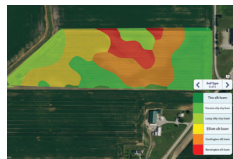

2016 Precision Planting Residue Studies

Planting Conditions:

Very dry at the time of planting, with 1" to 2" clods.

Growing Conditions:

Around the time corn hit the V4 stage, rainfall was only .60" for 30 days, then above average rainfall was observed in the area from 7/23 through 8/31. Temperatures were 3-5 degrees above normal in August.