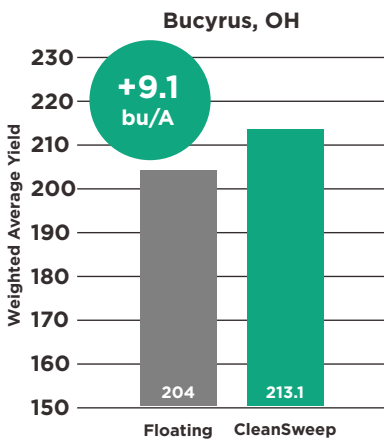

See The Difference

How much yield could you gain by using CleanSweep? Whether no-till or conventional, CleanSweep provides an advantage. In our 2016 Precision Planting plots, CleanSweep gave us an average 6.9 bu/A advantage over floating row cleaners.

2016 Precision Planting Residue Studies

Planting Conditions:

Very dry at the time of planting, with 1" to 2" clods.

Growing Conditions:

Around the time corn hit the V4 stage, rainfall was only .60" for 30 days, then above average rainfall was observed in the area from 7/23 through 8/31. Temperatures were 3-5 degrees above normal in August.