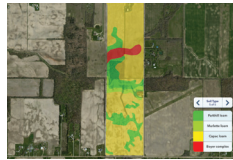

See The Difference

How much yield could you gain by using CleanSweep? Whether no-till or conventional, CleanSweep provides an advantage. In our 2016 Precision Planting plots, CleanSweep gave us an average 6.9 bu/A advantage over floating row cleaners.

2016 Precision Planting Residue Studies

Planting Conditions:

Very dry at the time of planting, with 1" to 2" clods.

Growing Conditions:

Around the time corn hit the V4 stage, rainfall was only .60" for 30 days, then above average rainfall was observed in the area from 7/23 through 8/31. Temperatures were 3-5 degrees above normal in August.